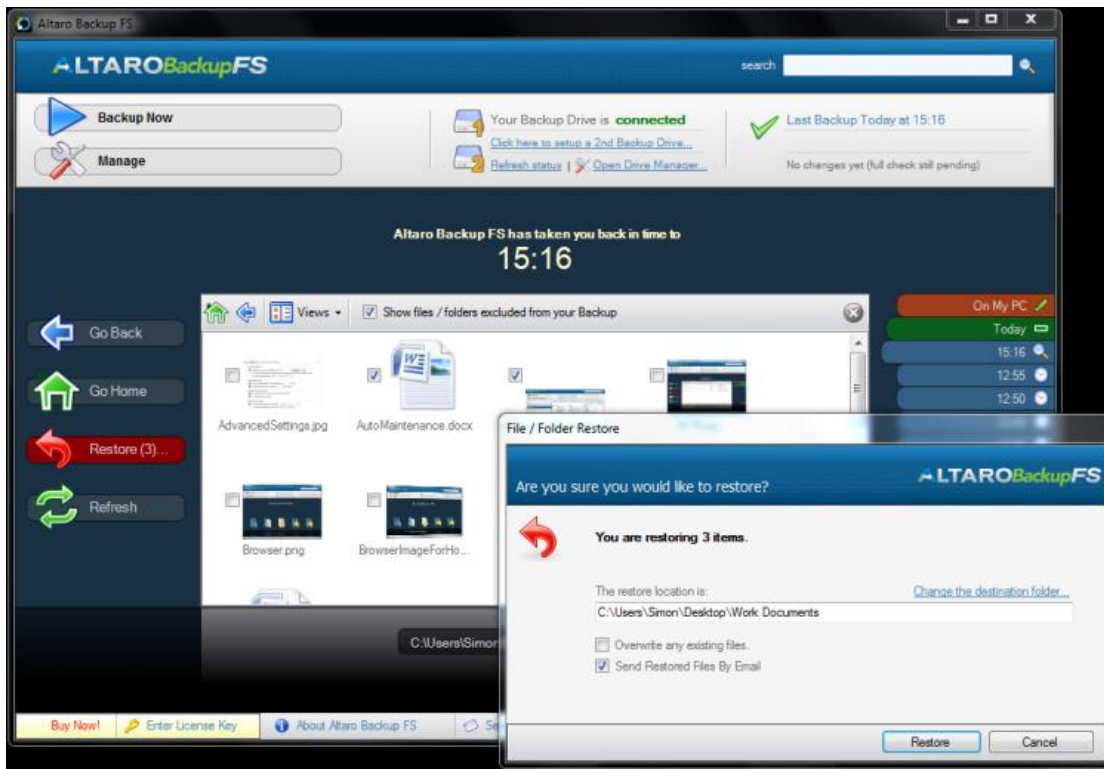

Powerful Backup Software for Professionals & File Server

Backup for Windows 2012, 2008, 2003, MS SBS, 8, 7, Vista & XP

Altaro Backup FS is the perfect & affordable premium backup solution for professionals and small & mid- sized businesses looking to protect their Windows Servers and PCs from data loss.

Continuous Data Protection

Highly turned file-change-detection technology makes sure that you are protected at all times.

iMatrix ICT

Visionary Innovative Solutions
ABN 82-702-056-029

PARTNERS

ALTARO Silver Partner: CISCO Services Partner: Microsoft: Cloud and Solution Provider Partner: Telstra Partner: Office 365 Partner: IBM MSP.

Backs Up Open Files

Integrated with MS Volume Shadow (VSS) to back up files that are in use such as PST files, etc.

support@imatrixict.com.au
sales@imatrixict.com.au
Mobile: 0488-744-445

www.imatrixict.com.au
www.imatrixcloud.com.au
www.imatrix.net.au