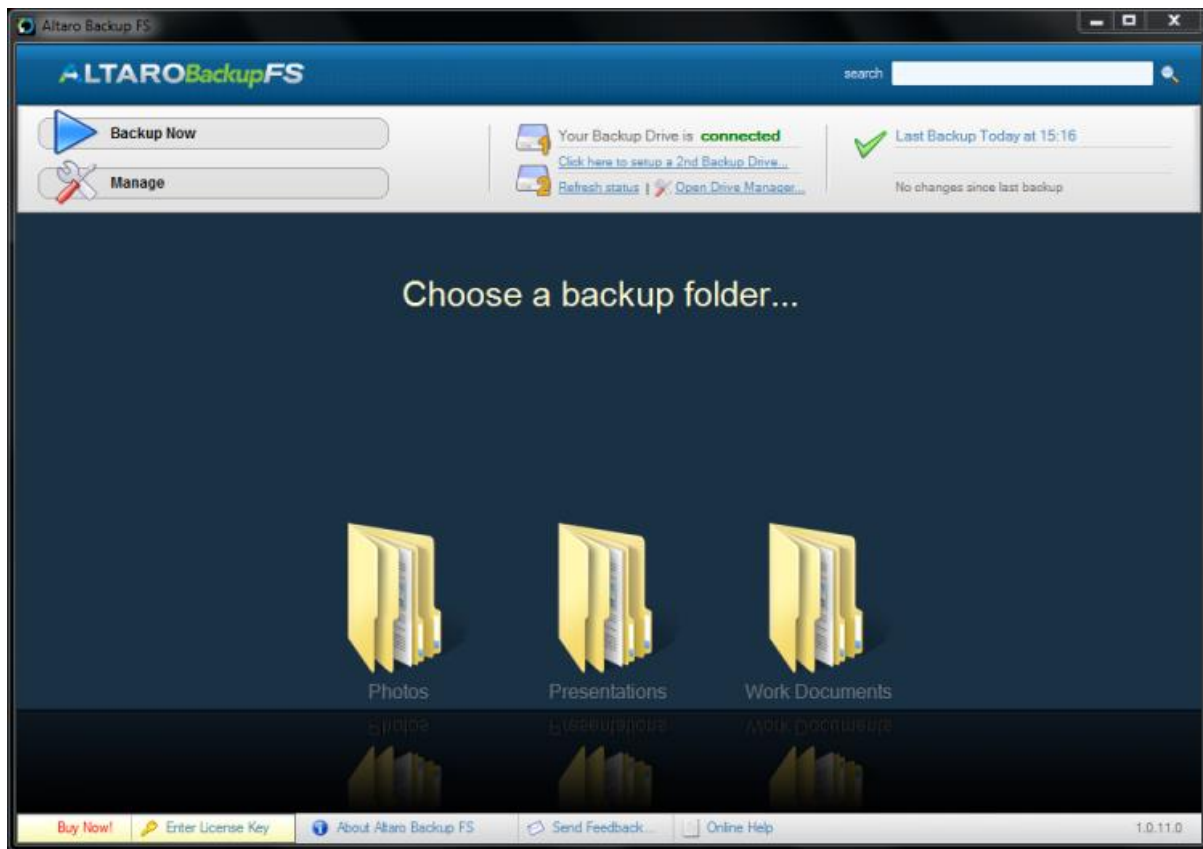

iMatrix ICT

Visionary Innovative Solutions
ABN 82-702-056-029

PARTNERS

ALTARO Silver Partner: CISCO Services Partner: Microsoft: Cloud and Solution Provider Partner: Telstra Partner: Office 365 Partner: IBM MSP.

BackInTime Technology

Using the BackInTime browser it takes seconds to find and restore a file from any point in time.

- **Save Space - Only back up sections of files that changed using ReverseDelta™ Technology**

Using ReverseDelta™ incremental technology, Backup FS only backs up the actual changes you make to a file – without needing to back up the whole file again every time you make a change.

- **Continuous Data Protection (CDP) for Best Protection**

Highly tuned file-change-detection technology makes sure that you are protected at all time.

- **Double-Protection with Backup Drive Redundancy**

Automatically keep a double-backup to protect against theft, fire or loss of your backup drive.

support@imatrixict.com.au

sales@imatrixict.com.au

Mobile: 0488-744-445

www.imatrixict.com.au

www.imatrixcloud.com.au

www.imatrix.net.au