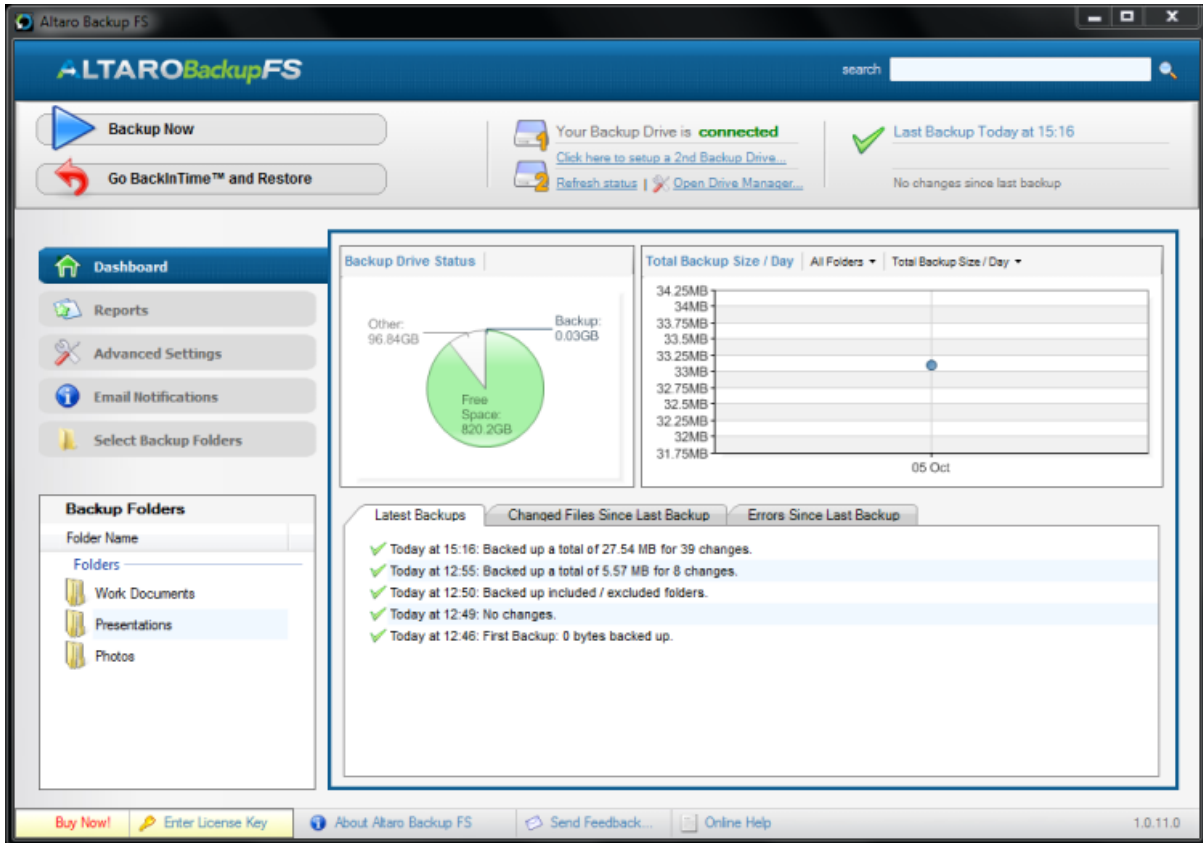

Powerful Backup Software for Professionals & File Server

Backup for Windows 2012, 2008, 2003, MS SBS, 8, 7, Vista & XP

Altaro Backup FS is the perfect & affordable premium backup solution for professionals and small & mid- sized businesses looking to protect their Windows Servers and PCs from data loss.